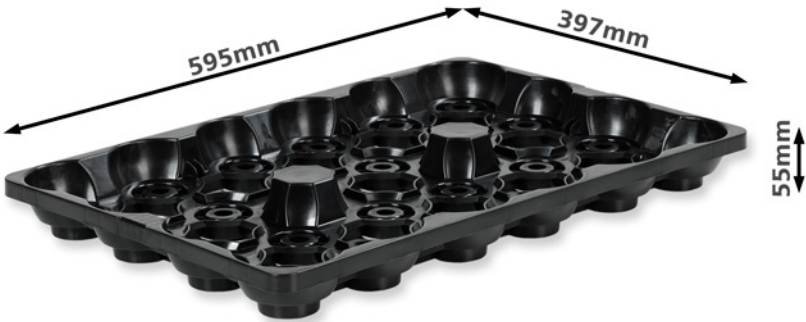

IKADAN
think plastic

Bakke for 1, 1,5 og 2 liter flasker
Tray for 1, 1.5 and 2 litre bottles

TRAY FOR LARGE BOTTLES

TRAY FOR LARGE BOTTLES

19800 Bakker / 19800 Trays (600x33)

IKADAN

think plastic

Ikadan Plast A/S
 Højris Allé 89
 7430 Ikast
 Denmark
 T: +45 9660 6400
 ikadan@ikadan.dk
 www.ikadan.dk