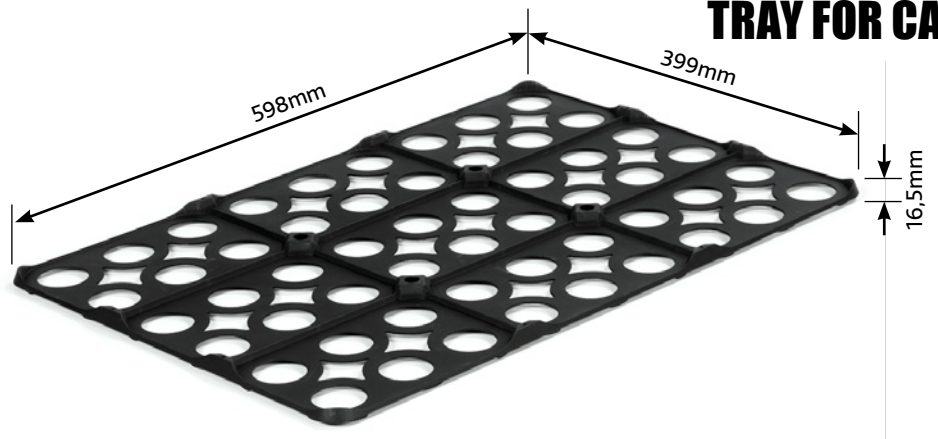

IKADAN

think plastic

**LAGER OG TRANSPORT
STORAGE AND TRANSPORT**

TRAY FOR CANS

TRAY FOR CANS

39.600 Bakker / 39.600 Trays (1200 x 33)

IKADAN

think plastic